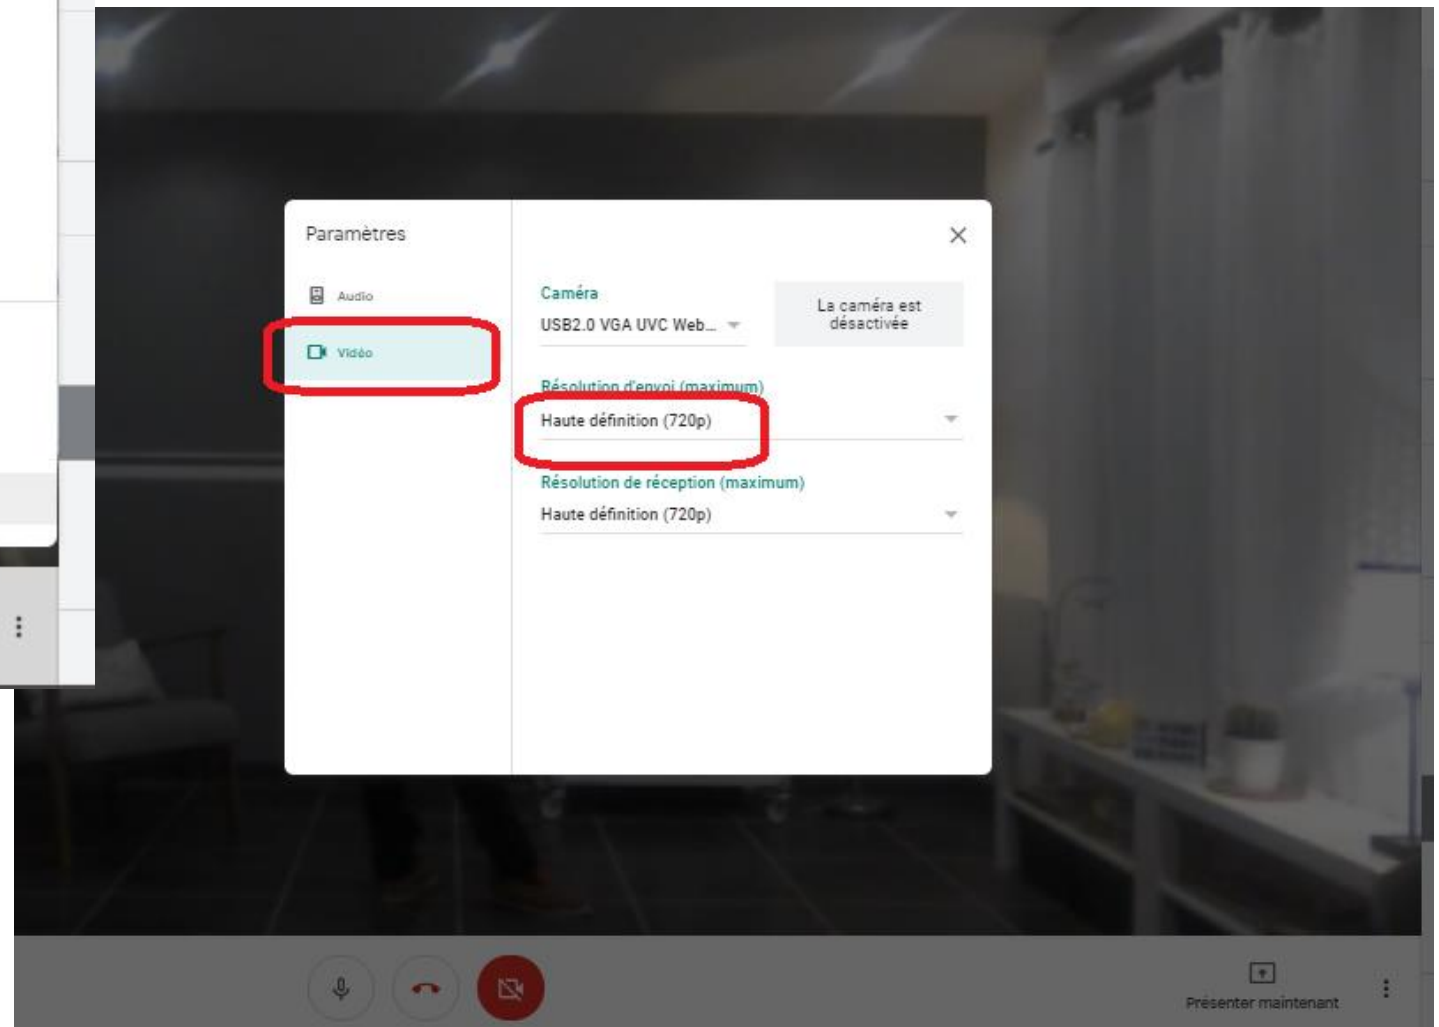

POUR AVOIR UNE MEILLEURE DEFINITION D'IMAGE